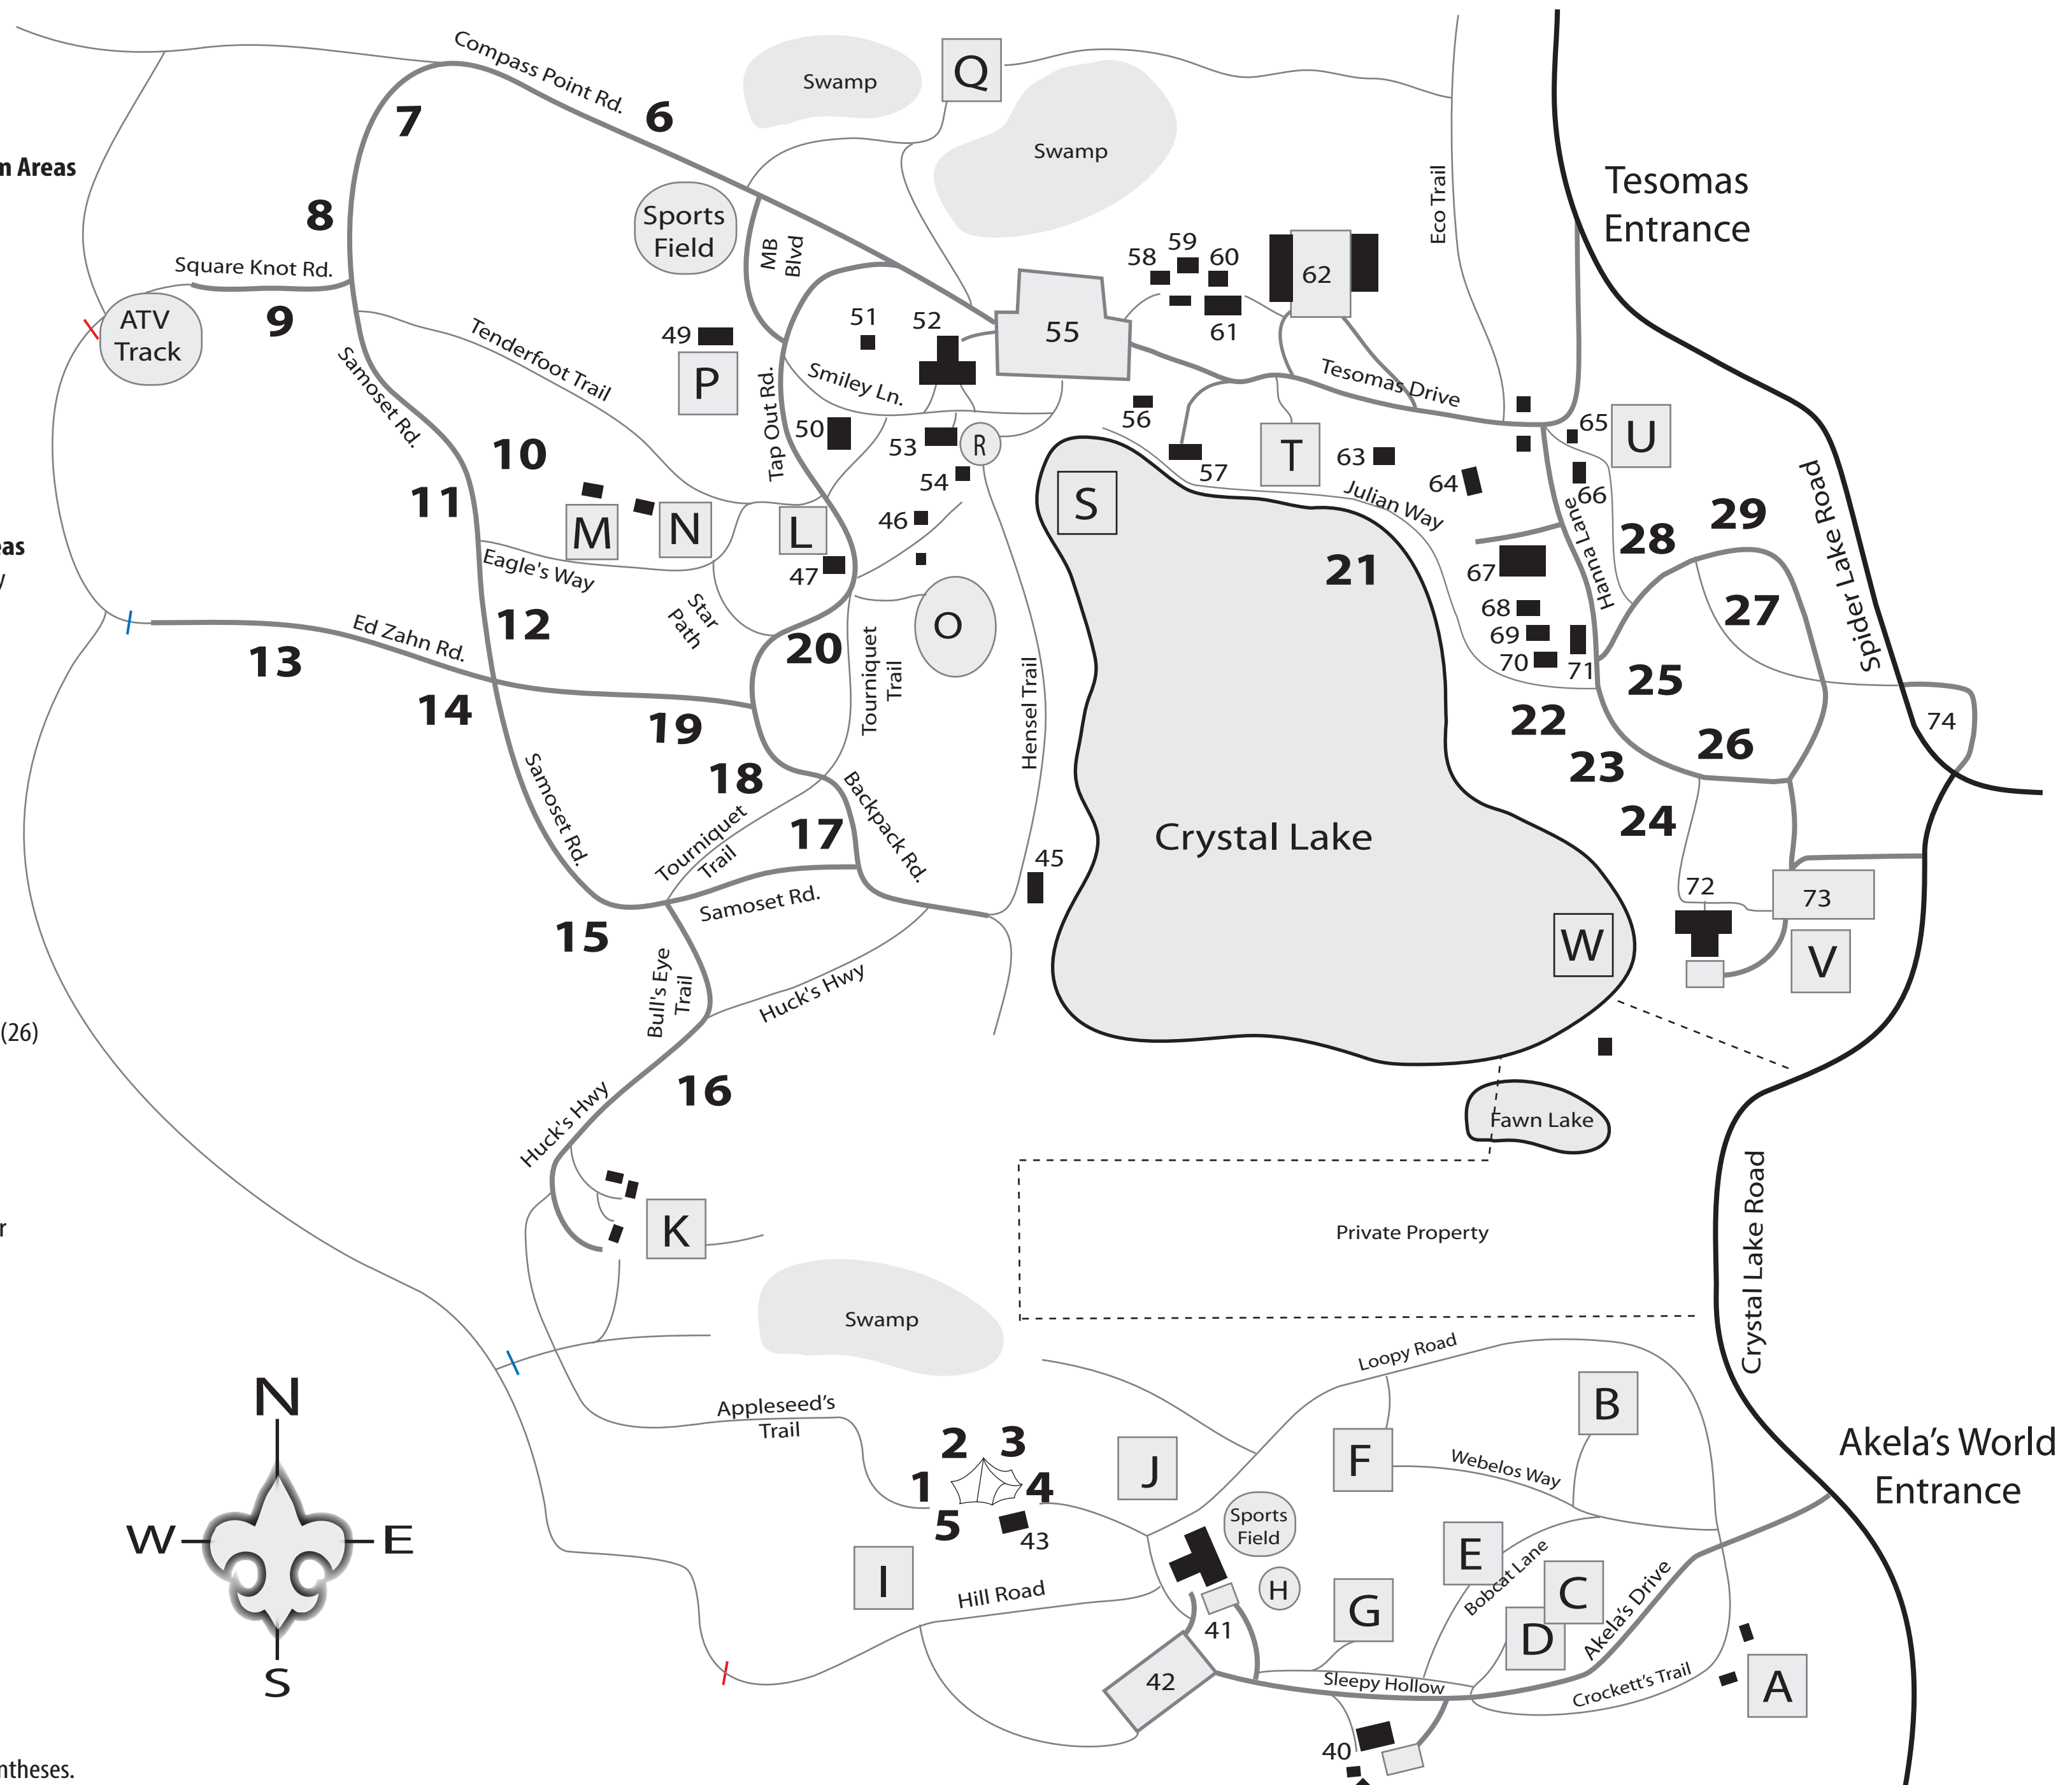

*Asterisk denotes handicap accessible
Capacities are listed next to the site or building in parentheses.