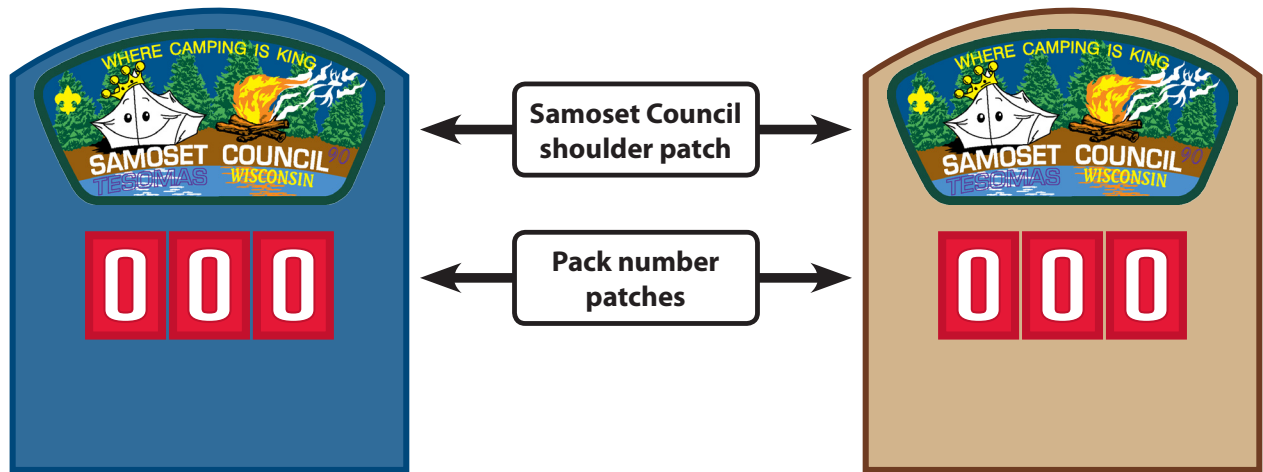

3511 Camp Phillips Road
 Weston, WI 54476
 (715) 355-9680
 scoutshop@samoset.org

FREE 
Shipping

On all uniform orders during the month of September!

Patch Placement for New Cub Scouts

Use the diagram below to position patches on your new Cub Scout's uniform. As your son grows in the program he will have the opportunity to earn many more patches and awards to add to his uniform.

LEFT SLEEVE

LEFT POCKET